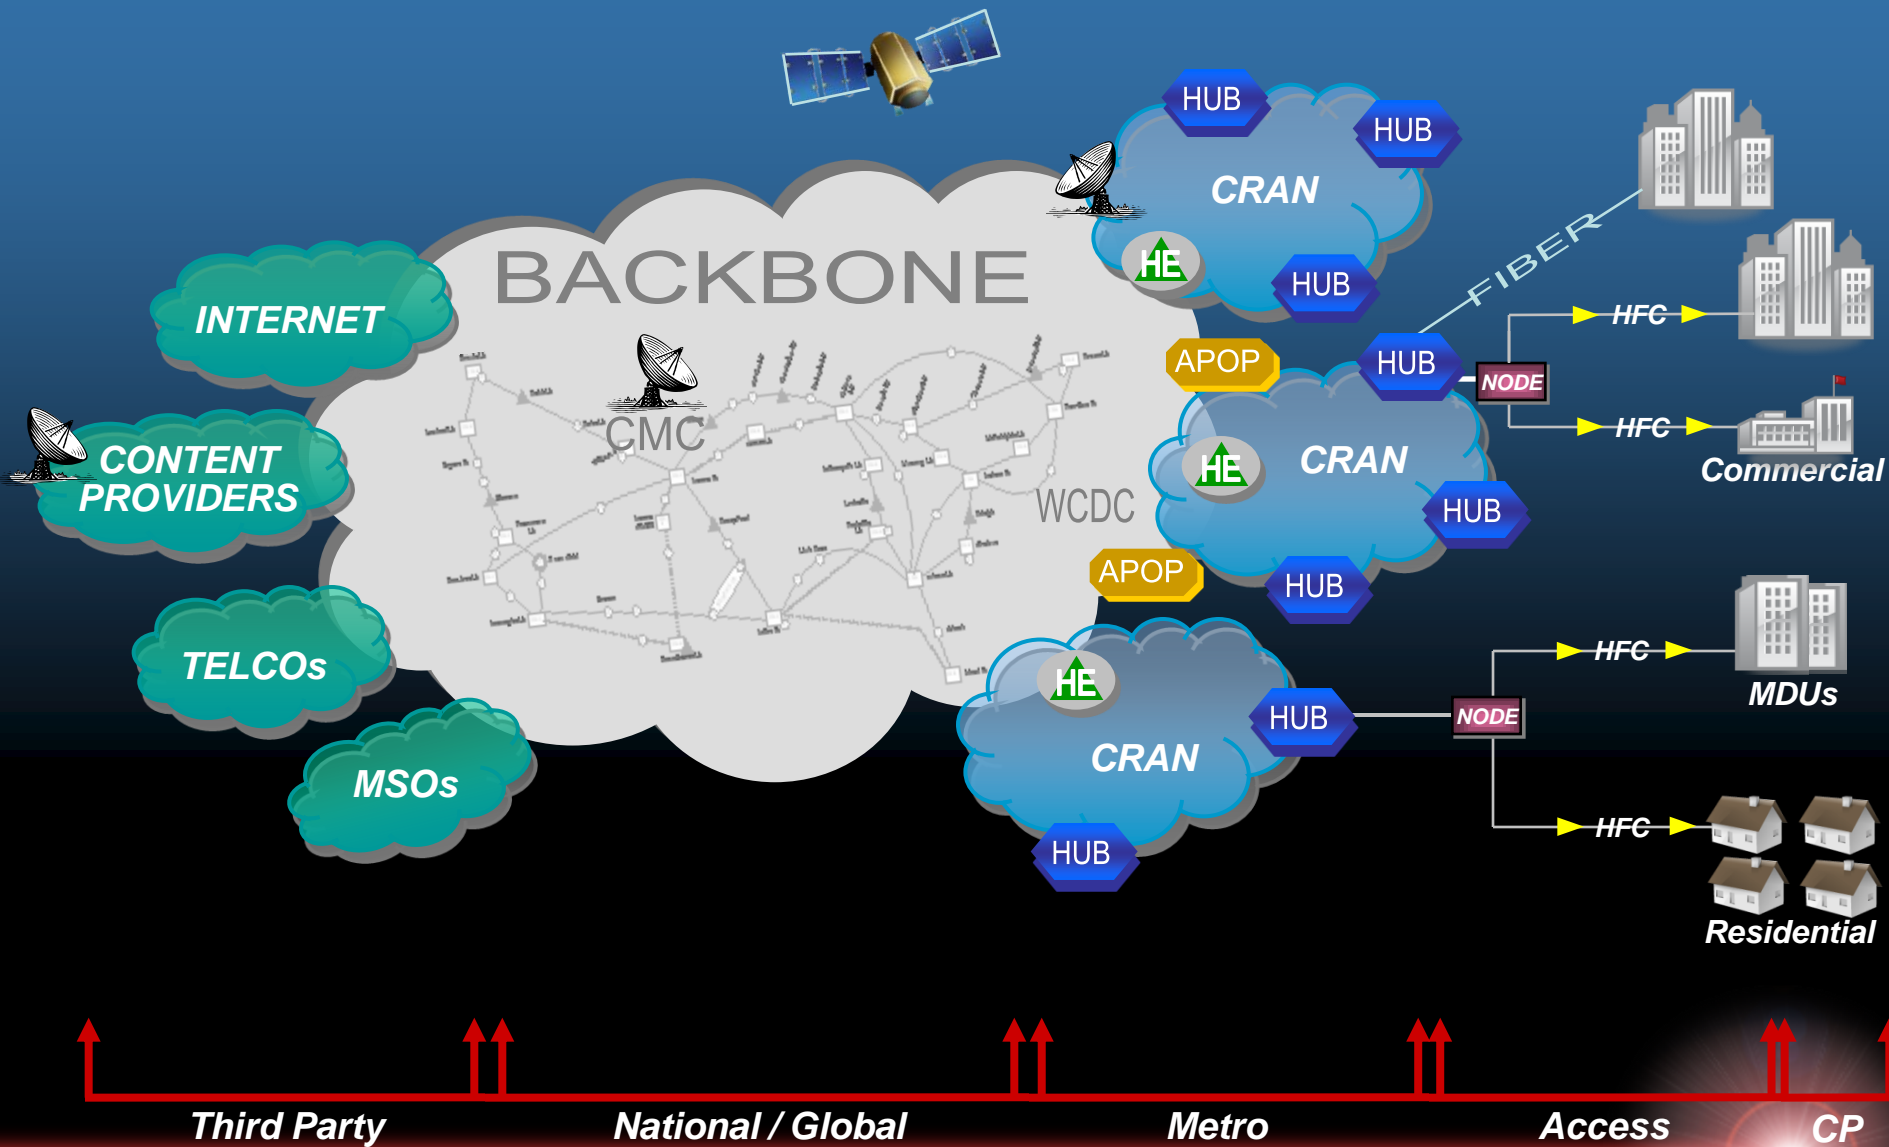

# Cable TV Report: DOCSIS 3.0

Minnesota Ultra High-Speed Broadband Taskforce  
December 19, 2008

David Diers  
Vice President of Advanced Services  
Comcast Twin Cities Region

# Comcast Rolls out Super-fast Internet Speeds

*Reuters April 2, 2008*

“Comcast, the largest US cable television operator, said it has started offering a super-fast Internet service. The new premium service was launched in the Twin Cities areas of Minneapolis-St. Paul, and marks a leap in connection speeds for Comcast. The new service offers speeds starting at 50 megabits per second . . . .”

# From Broadband to Wideband

*Minnov8 October 22, 2008*

“Comcast today announced it is making the leap from broadband to wideband with the launch of next-generation DOCSIS 3.0. With wideband, Comcast will introduce a brand new echelon of Internet speed tiers, which will redefine the customer experience online and create a platform for Internet innovation in the years ahead.”

# Comcast Network