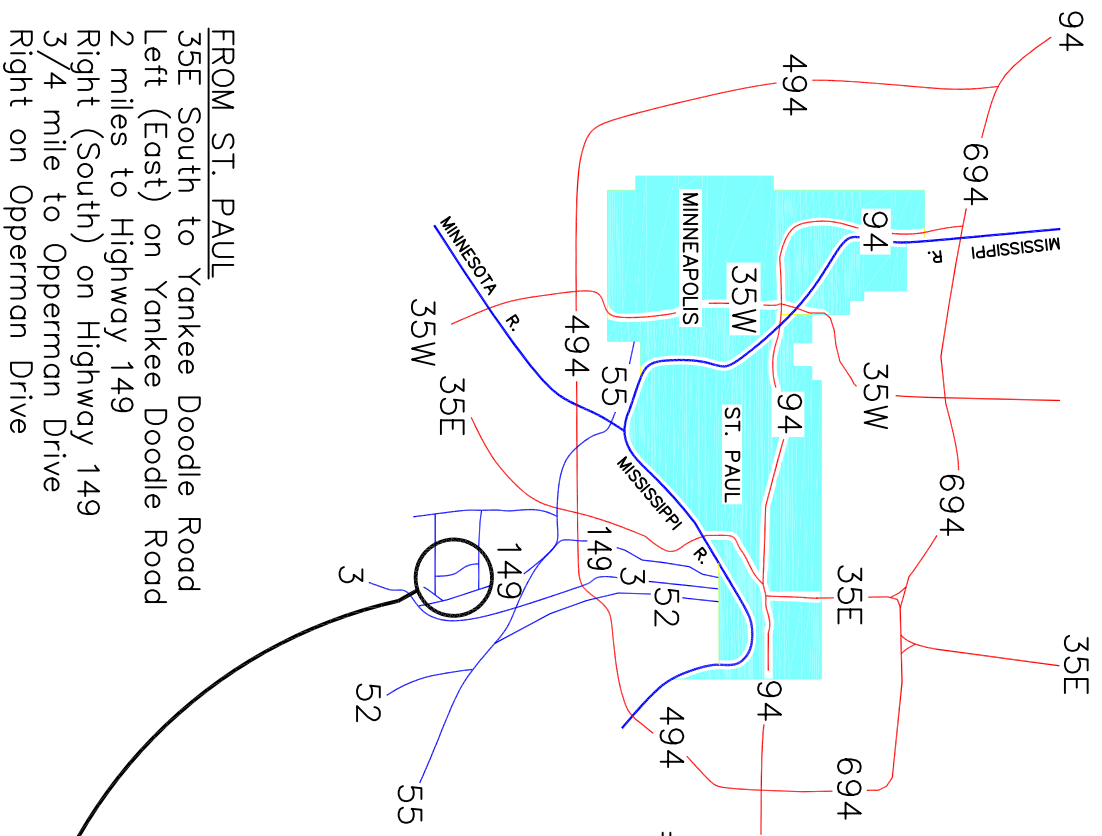

610/620 OPPERMAN DRIVE
EAGAN, MN 55123
651/687-7000

FROM ST. PAUL

- 35E South to Yankee Doodle Road
- Left (East) on Yankee Doodle Road
- 2 miles to Highway 149
- Right (South) on Highway 149
- 3/4 mile to Opperman Drive
- Right on Opperman Drive

FROM MINNEAPOLIS

- 35W South to 494 East
- 494 East to 35E South
- 35E South to Yankee Doodle Road
- Left (East) on Yankee Doodle Road
- 2 miles to Highway 149
- Right (South) on Highway 149
- 3/4 mile to Opperman Drive
- Right on Opperman Drive

FROM AIRPORT

- Highway 5 west to 494 East
- 494 East to 35E South
- 35E South to Yankee Doodle Road
- Left (East) on Yankee Doodle Road
- 2 miles to Highway 149
- Right (South) on Highway 149
- 3/4 mile to Opperman Drive
- Right on Opperman Drive